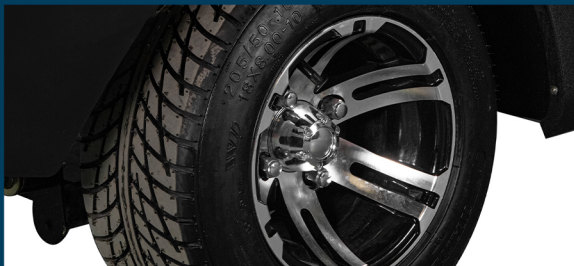

5.05 m

Braking Dist

6 m

BODY CONFIGURATION

Windshield

Foldable Acrylic/Optional DOT Acrylic

Roof

Innovative Air Deflecting Design with Full High-Strength Steel Frame

Wheels

10" Machined Face Aluminum with Powder Coated Accents

Tires

205/50-10 6 Ply Nylon Cord or 215/35-12 4 Ply Nylon Cord

Front Suspension

Macpherson Style Fully Independent Coil Over Shock with Camber Adjustment.