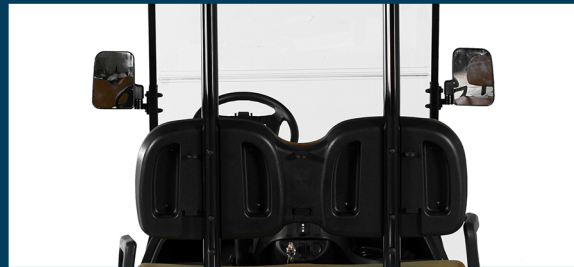

Fully Integrated Digital Instrument Cluster

Lighting and Signals

Single Combination Switch for LED Projector Hi & Lo Beam Headlights, LED Signal Lights, Taillights and Horn

Safety Restraint

Side Hip Restraint & Retractable Seat Belts