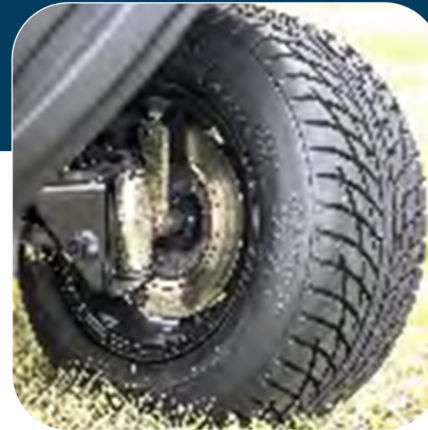

Sunshine Cover

SEATS

SEAT SLIDE BAR

Move the seats forward or backward.

RETATABLE ARMREST

It can rotate in 90 degree and provide an ergonomic support for your cantilever elbows.

SAFETY BELT

with three-point safety belts in the front seats and two-point safety belts in the rear seats.

BACKREST TILT

Adjust the tilt angle of the backrest.

FOUR-WHEEL STRUCTURE

SHOCK ABSORBER

SUSPENSION SYSTEM

Independent shock absorber Make people more comfortable.

SMOOTH RIDE

Our new tires are smooth and quiet With a sleeker tread.