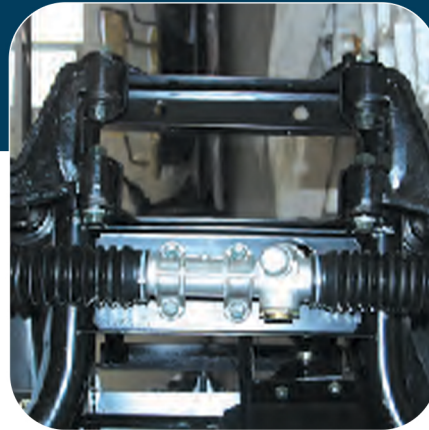

Sunshine Cover

SEATS

SEAT SLIDE BAR

Move the seats forward or backward.

RETATABLE ARMREST

It can rotate in 90 degree and provide an ergonomic support for your cantilever elbows.

SAFETY BELT

with three-point safety belts in the front seats and two-point safety belts in the rear seats.

BACKREST TILT

Adjust the tilt angle of the backrest.

FOUR-WHEEL STRUCTURE

SHOCK ABSORBER

SUSPENSION SYSTEM

Independent shock absorber Make people more comfortable.

SMOOTH RIDE

Our new tires are smooth and quiet With a sleeker tread.